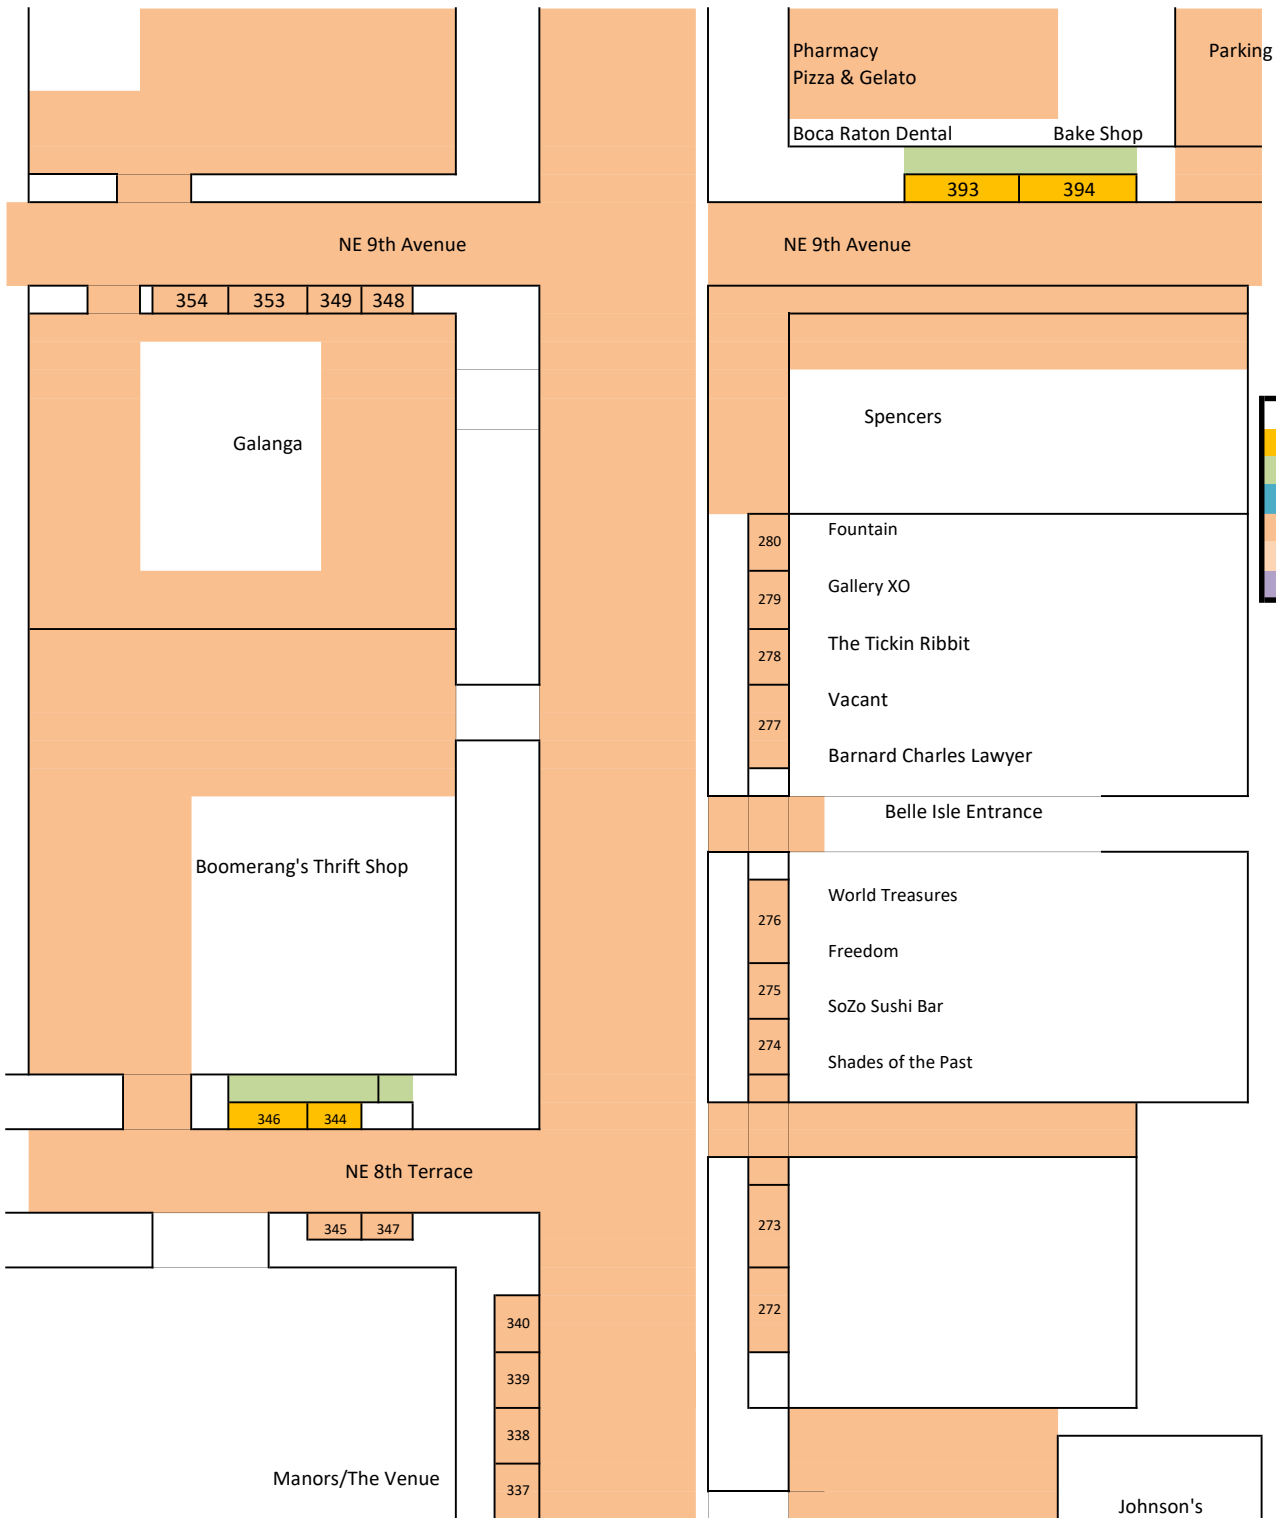

Hamburger Mary's

Strawberry Plaza
Parking

Dettman
Real Vibes
Indelible
Namaste
Massage

Chevron

Wilton Drive

JP Chocolates

CLOSINGS

- Wed - Sat Close
- Wed - Sat Restrooms
- Fri - Sat Close
- Sat Only Close
- Sat Only Restricted Permit
- Handicap Parking Fri Sat