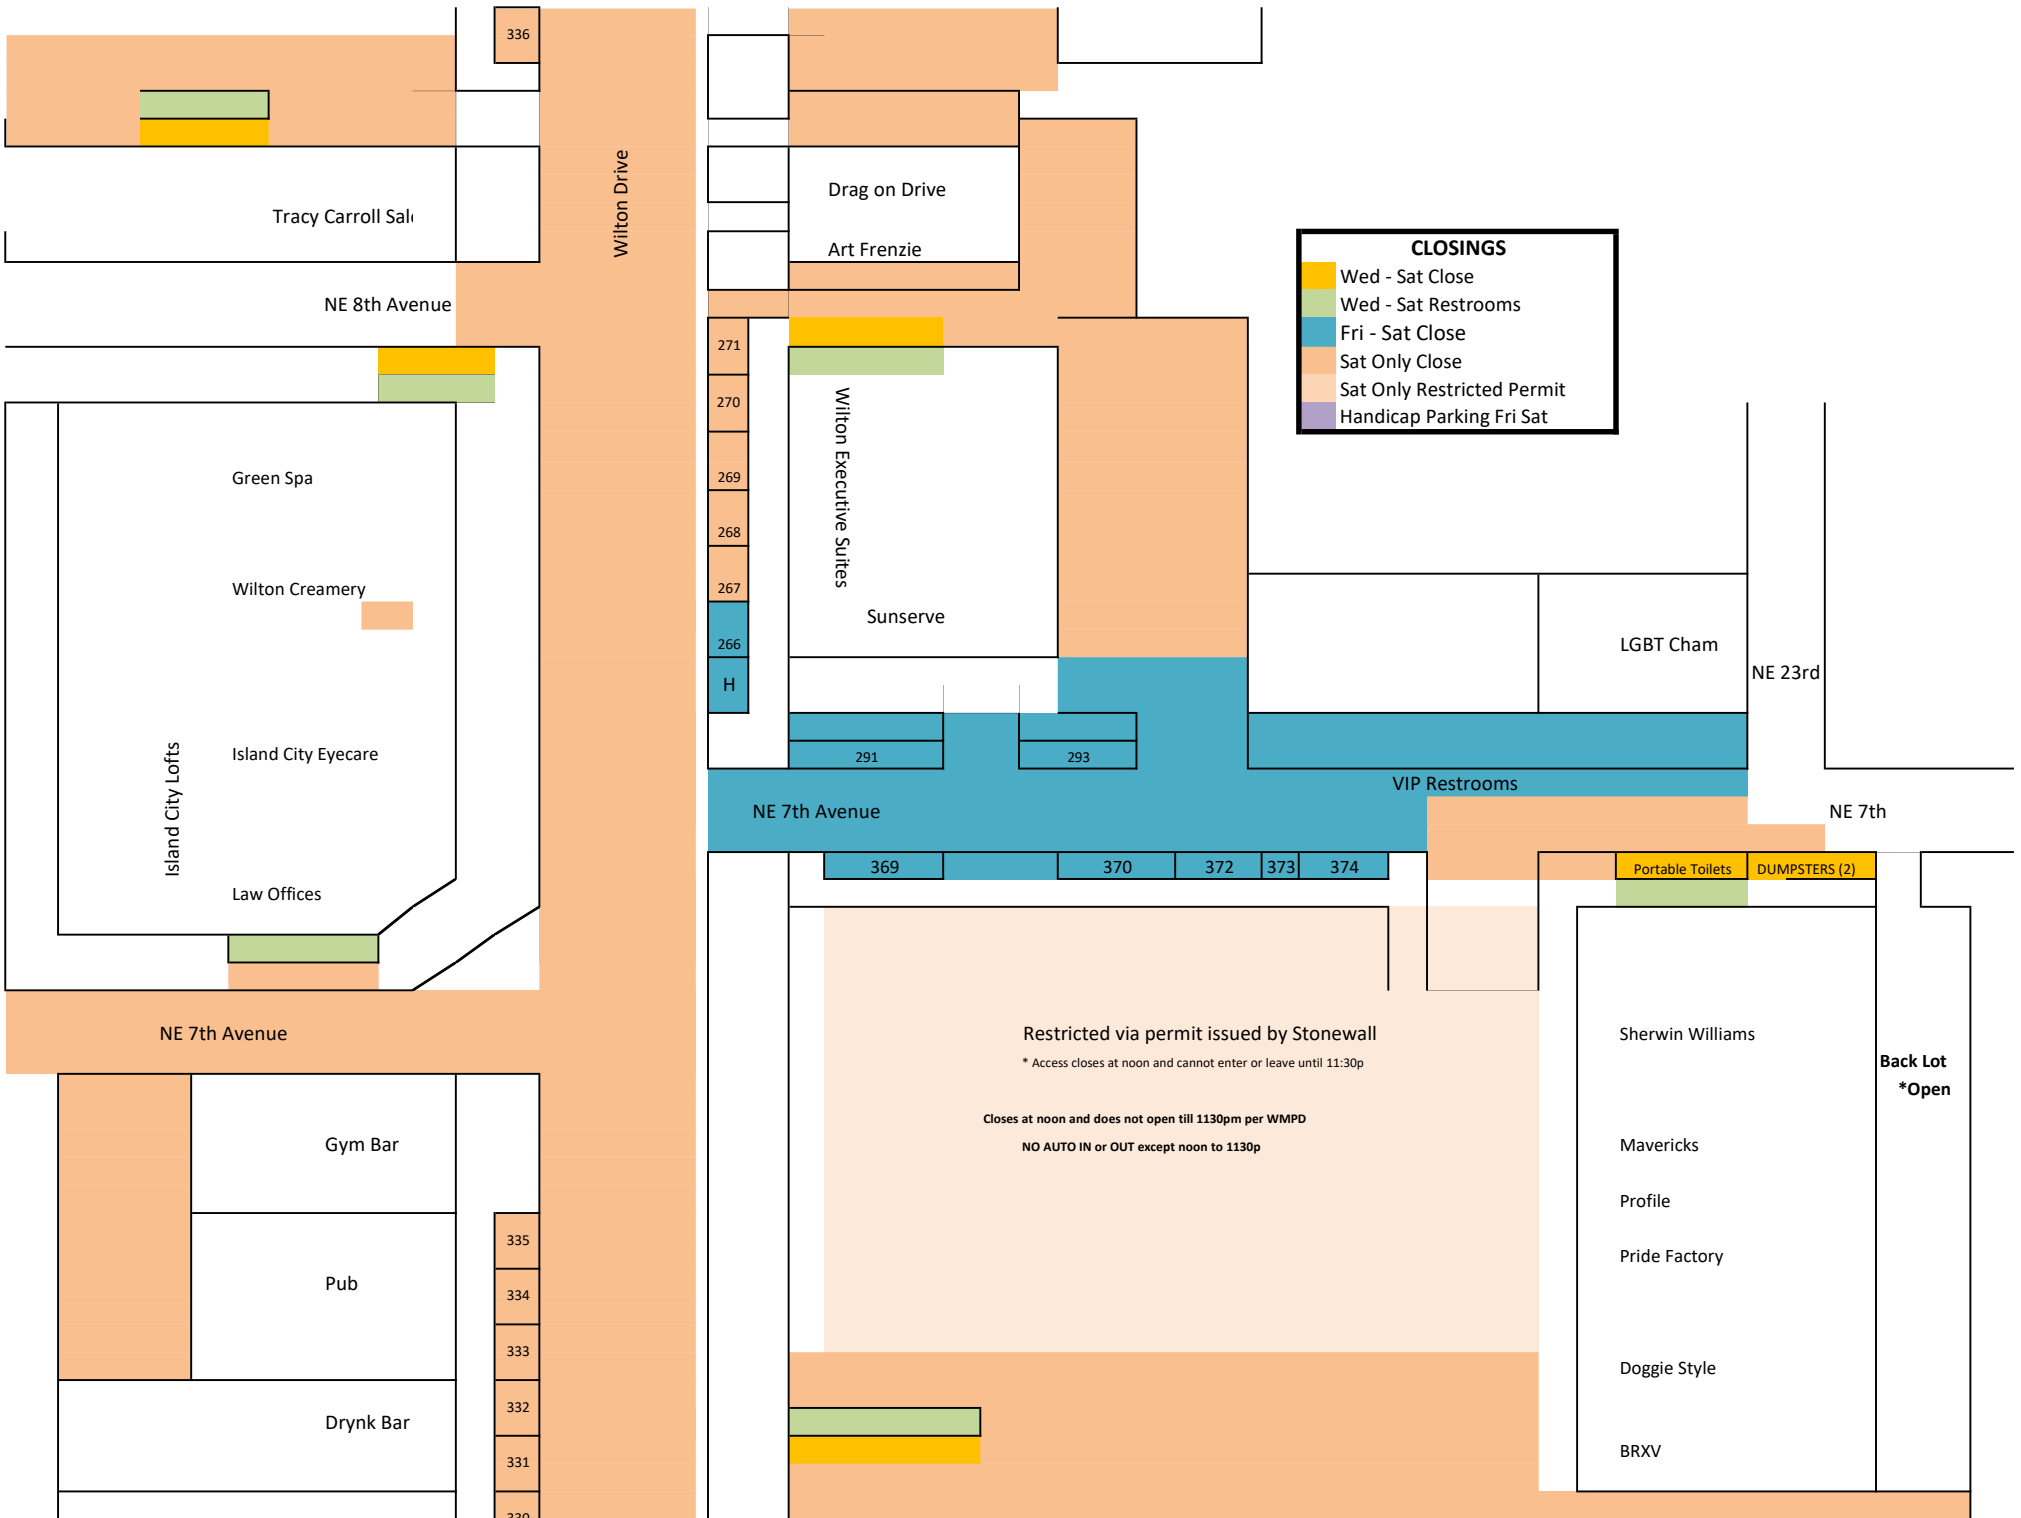

CLOSINGS

- Wed - Sat Close
- Wed - Sat Restrooms
- Fri - Sat Close
- Sat Only Close
- Sat Only Restricted Permit
- Handicap Parking Fri Sat

336
335
334
333
332
331
330

271
270
269
268
267
266
H

369 370 372 373 374

Tracy Carroll Salon

Drag on Drive

Art Frenzie

Wilton Executive Suites

Sunserve

291 293

NE 7th Avenue

VIP Restrooms

369 370 372 373 374

Restricted via permit issued by Stonewall

* Access closes at noon and cannot enter or leave until 11:30p

Closes at noon and does not open till 1130pm per WMPD

NO AUTO IN or OUT except noon to 1130p

Green Spa

Wilton Creamery

Island City Lofts

Island City Eyecare

Law Offices

Portable Toilets DUMPSTERS (2)

Sherwin Williams

Mavericks

Profile

Pride Factory

Doggie Style

BRXV

Back Lot
*Open

336

Tracy Carroll Salon

NE 8th Avenue

Green Spa

Wilton Creamery

Island City Lofts

Island City Eyecare

Law Offices

NE 7th Avenue

Gym Bar

Pub

Drynk Bar

335

334

333

332

331

330

Wilton Drive

Drag on Drive

Art Frenzie

LGBT Cham

NE 23rd

NE 7th

NE 23rd

NE 7th