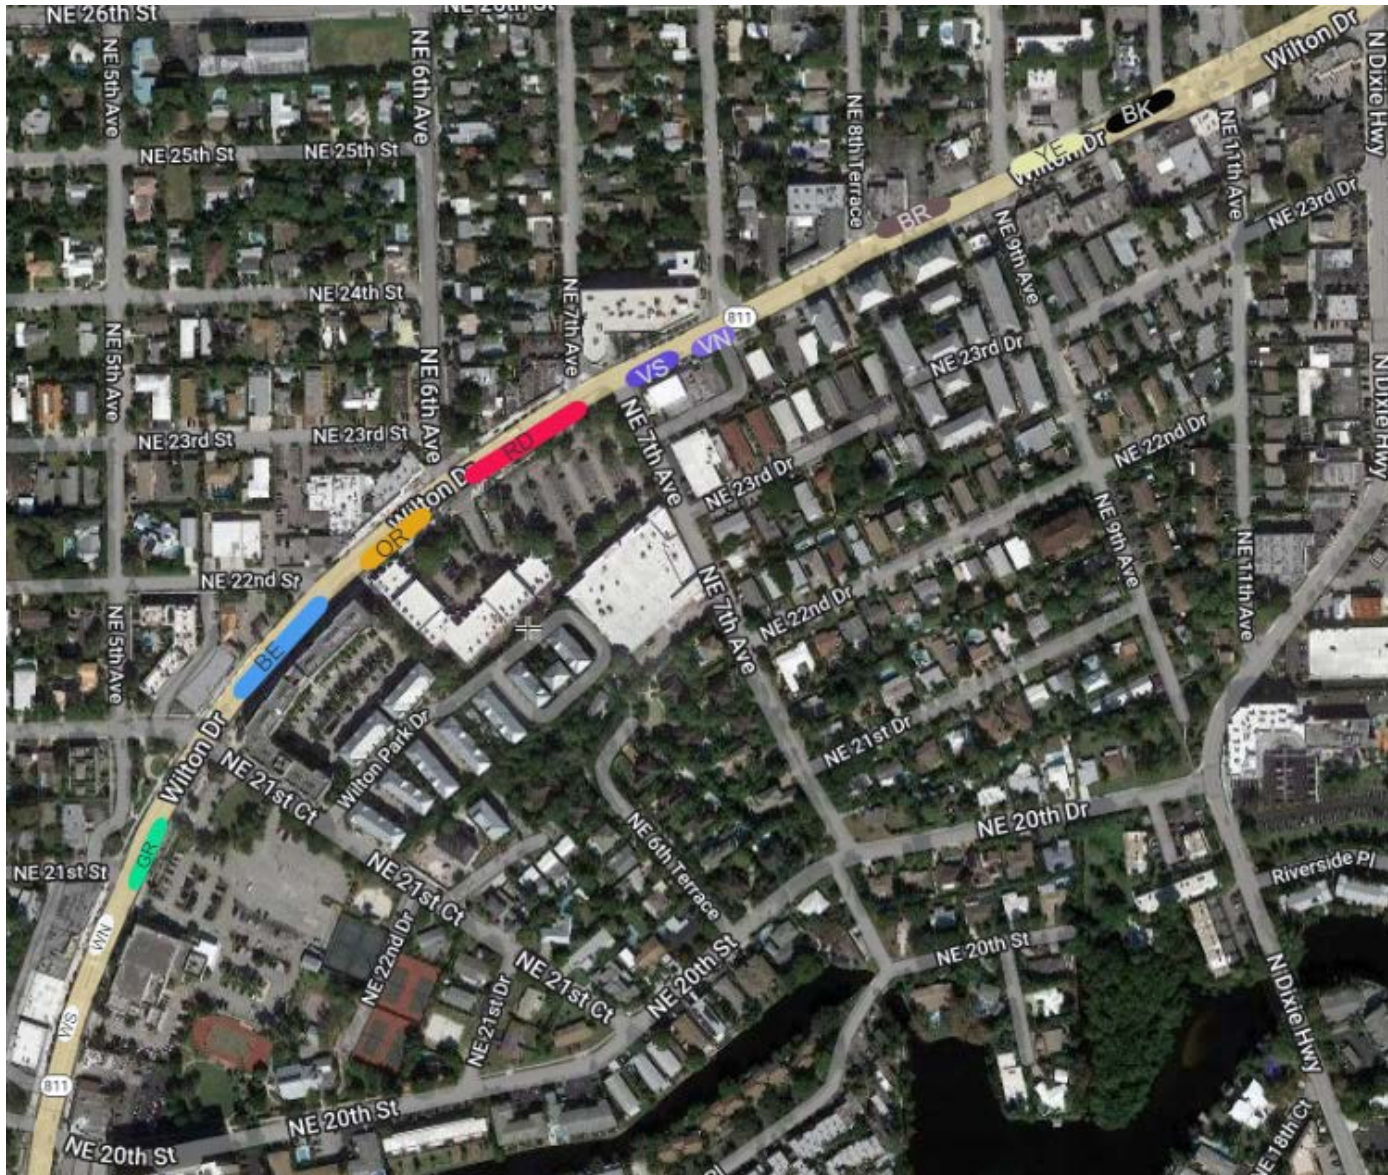

2023 STONEWALL BOOTH LAYOUT

Approximate booth locations and check-in.
South Vendor Check-In

Between NE 20th St & NE 22nd St

- Women's Lounge
- White South
- White North
- Green

Center Vendor Check-In

Between NE 22nd St & NE 8th Ave

- Orange
- Red
- Gray
- Violet
- Purple

North Vendor Check-In

Between NE 8th Ave & NE 11th Ave

- Brown
- Yellow
- Black