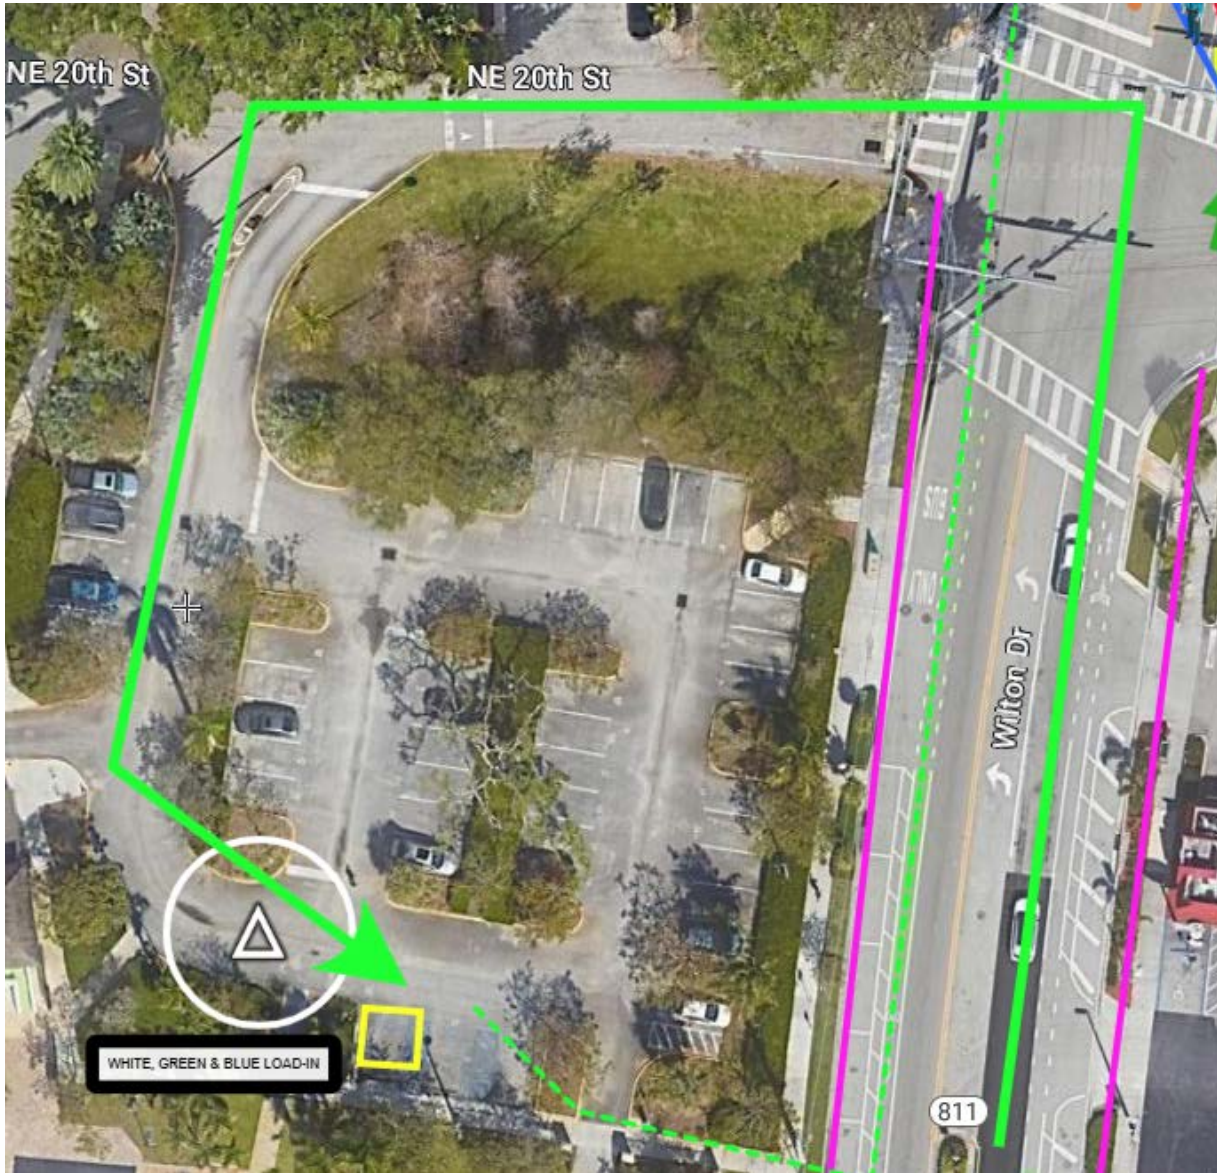

SOUTH VENDOR CHECK-IN

- White, Green, and Blue Load-In: Historic Richardson Park

- Head north on Wilton Drive
- Turn left on to NE 20th St
- Turn right into parking lot
- Check in at booth
- Unload your booth supplies
- Park your vehicle
- Proceed up Wilton Drive to entrance gate
- After check-in proceed to designated booth

Reminders:

- no free parking - city lots are \$20
- everyone entering the festival area must have an entrance ticket.