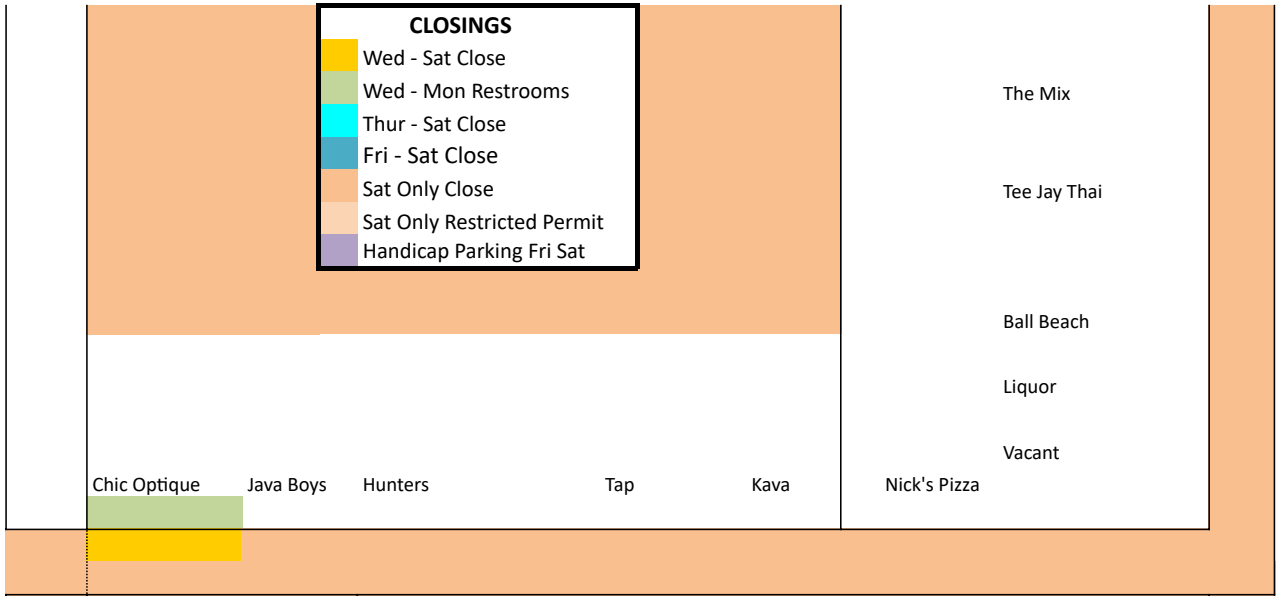

CLOSINGS

- Wed - Sat Close
- Wed - Mon Restrooms
- Thur - Sat Close
- Fri - Sat Close
- Sat Only Close
- Sat Only Restricted Permit
- Handicap Parking Fri Sat

CLOSINGS

- Wed - Sat Close