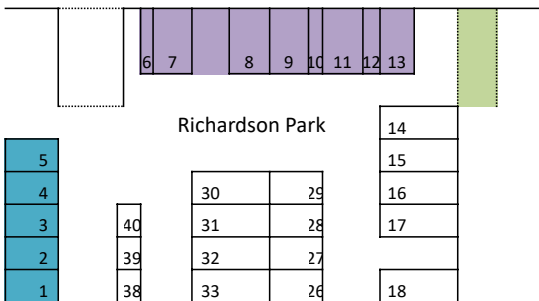

NE 20th Street

NE 20th Street