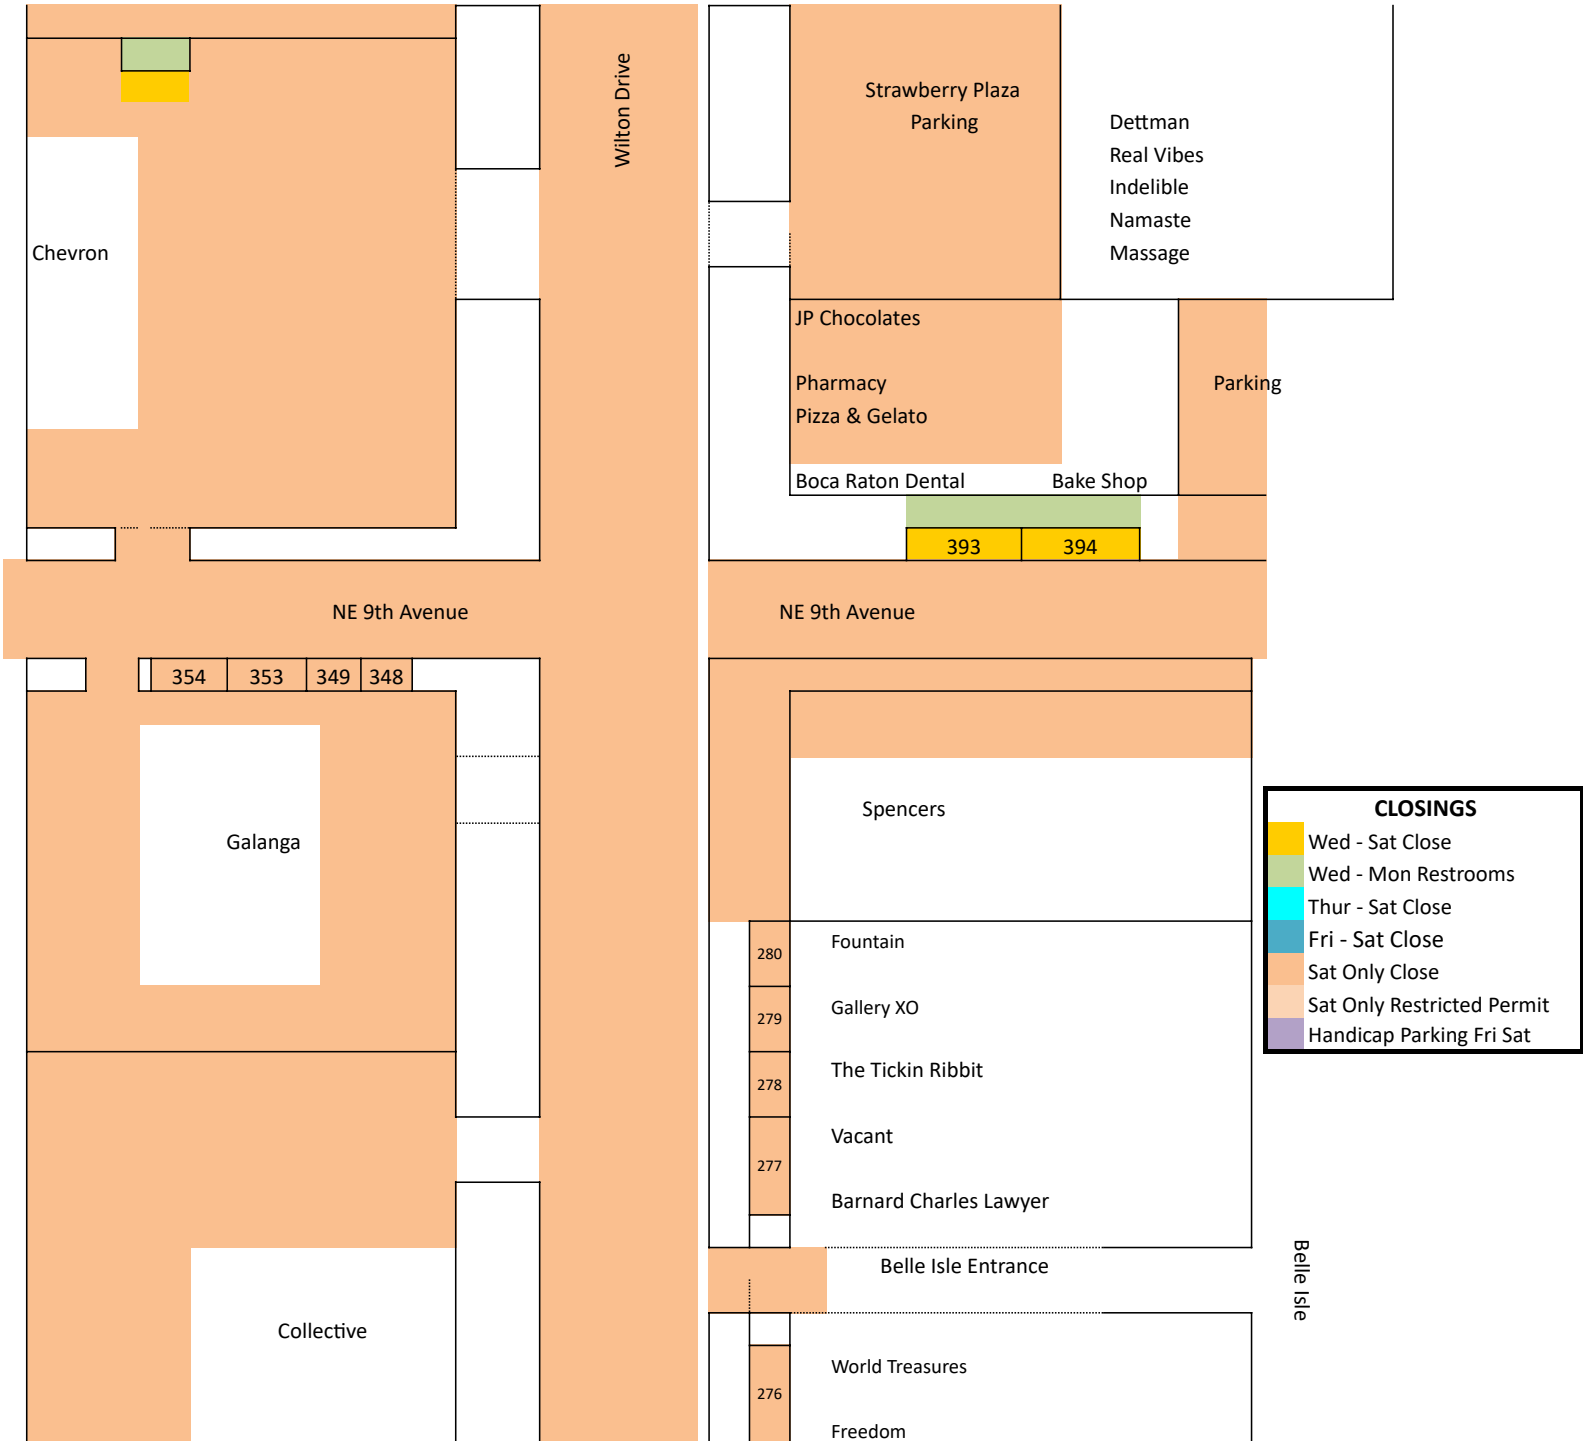

Chevron

Wilton Drive

Strawberry Plaza
Parking

Dettman
Real Vibes
Indelible
Namaste
Massage

JP Chocolates

Pharmacy
Pizza & Gelato

Parking

Boca Raton Dental

Bake Shop

393

394

NE 9th Avenue

NE 9th Avenue

354

353

349

348

Galanga

Spencers

280

Fountain

279

Gallery XO

278

The Tickin Ribbit

277

Vacant

Barnard Charles Lawyer

Belle Isle Entrance

Belle Isle

Collective

276

World Treasures

Freedom