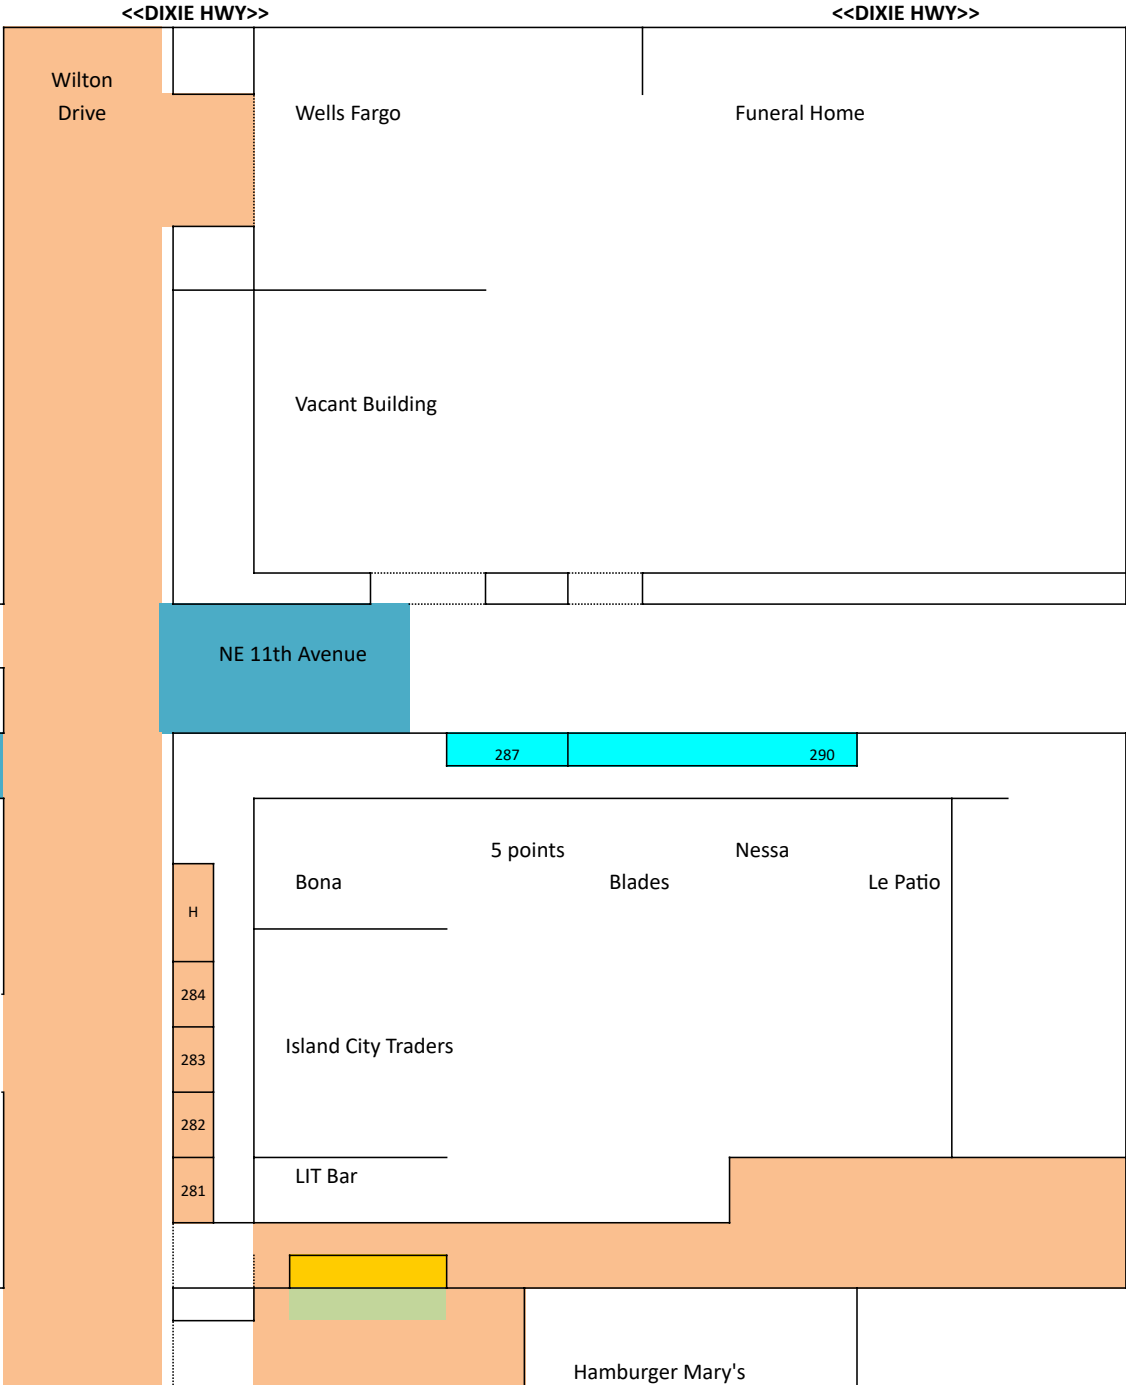

STONEWALL PRIDE

Street Closings & Access Restrictions**

2024

** This map may change prior to the event.

v24.05.19

CLOSINGS

- Wed - Sat Close
- Wed - Mon Restrooms
- Thur - Sat Close
- Fri - Sat Close
- Sat Only Close
- Sat Only Restricted Permit
- Handicap Parking Fri Sat

Triangle