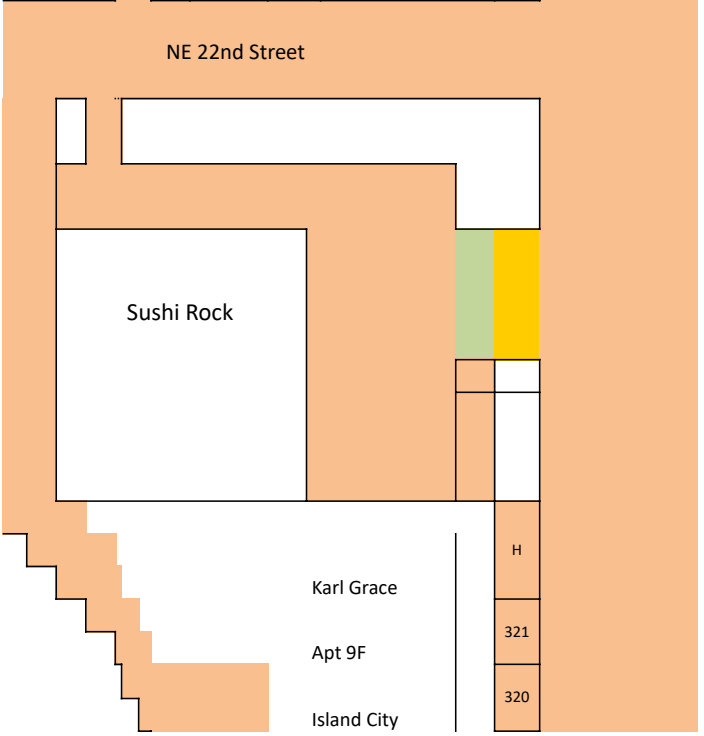

CLOSINGS

- Wed - Sat Close
- Wed - Mon Restrooms
- Thur - Sat Close
- Fri - Sat Close
- Sat Only Close
- Sat Only Restricted Permit
- Handicap Parking Fri Sat

CLOSINGS

- Wed - Sat Close