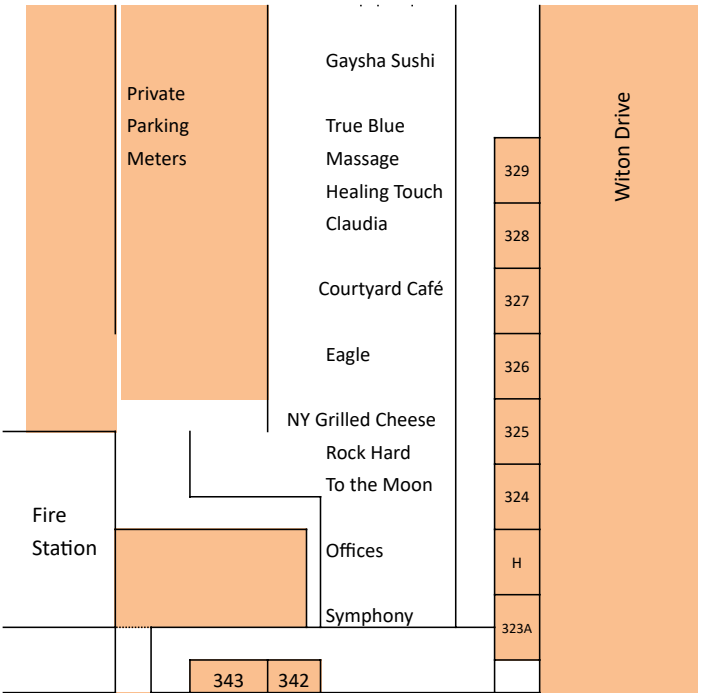

CLOSINGS

- Wed - Sat Close
- Wed - Mon Restrooms
- Thur - Sat Close
- Fri - Sat Close
- Sat Only Close
- Sat Only Restricted Permit
- Handicap Parking Fri Sat

CLOSINGS

- Wed - Sat Close