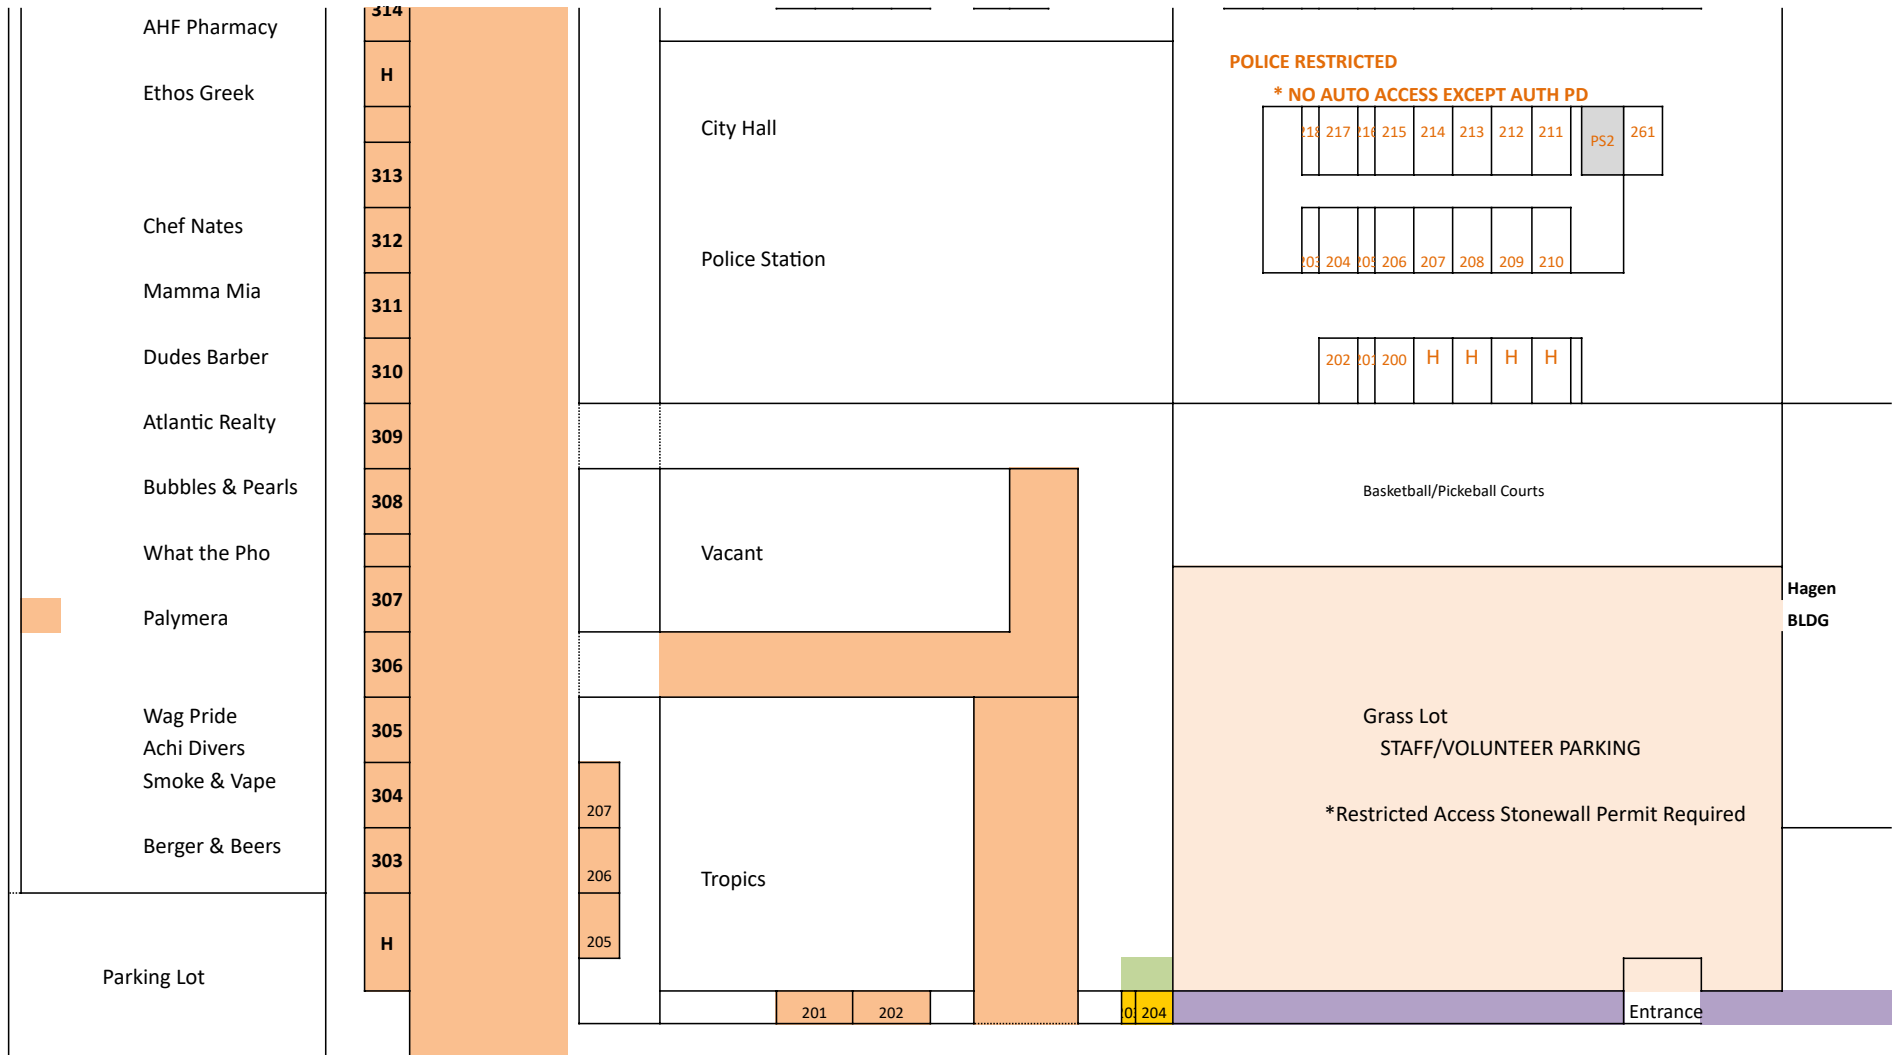

NE 20th Street

NE 20th Street