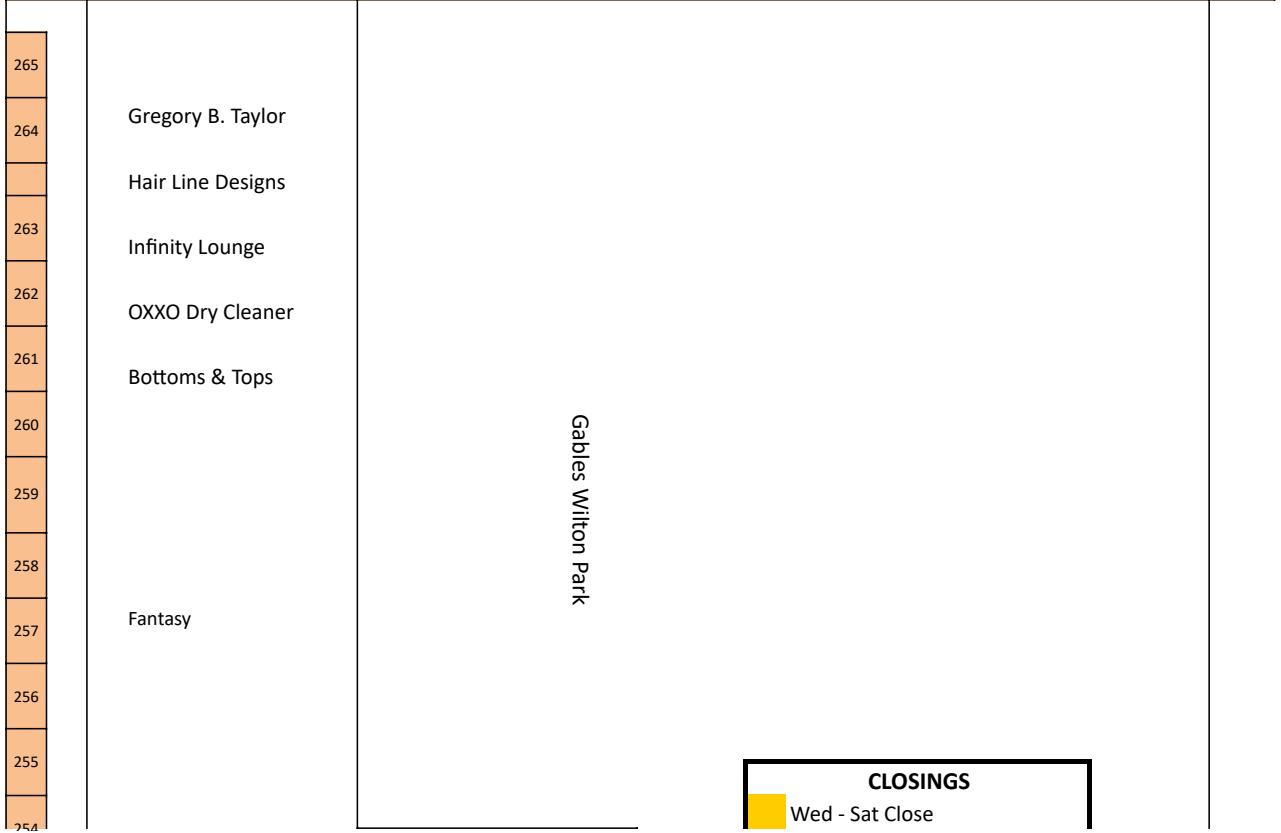

CLOSINGS

- Wed - Sat Close
- Wed - Mon Restrooms
- Thur - Sat Close
- Fri - Sat Close
- Sat Only Close
- Sat Only Restricted Permit
- Handicap Parking Fri Sat

CLOSINGS

- Wed - Sat Close