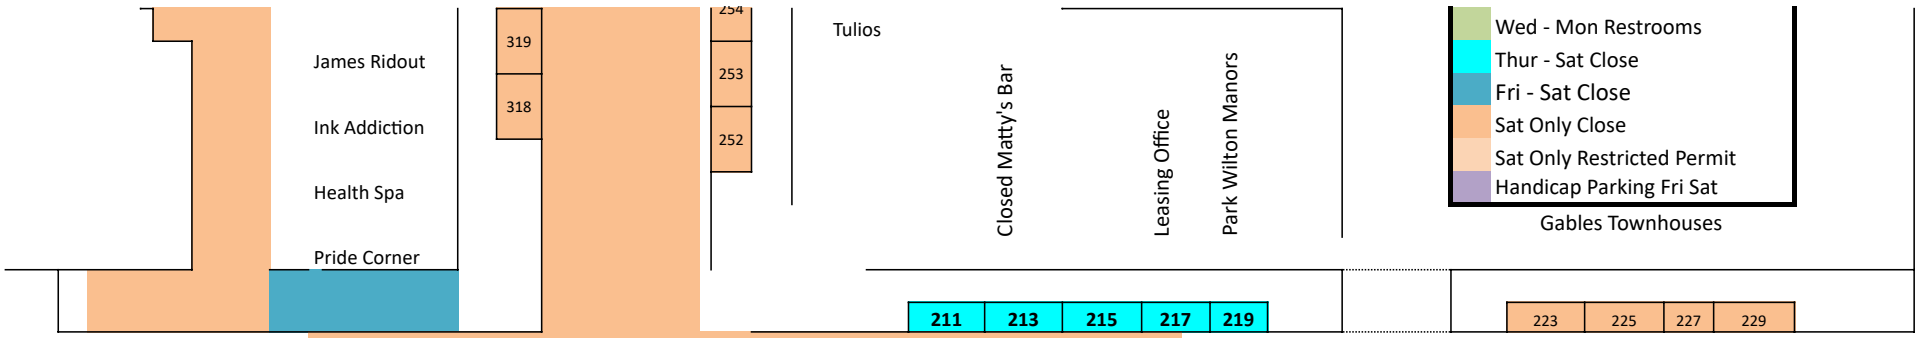

5th Av
Street

Castelli Realty

CLOSINGS

- Wed - Sat Close
- Wed - Mon Restrooms
- Thur - Sat Close
- Fri - Sat Close
- Sat Only Close
- Sat Only Restricted Permit
- Handicap Parking Fri Sat

CLOSINGS

- Wed - Sat Close